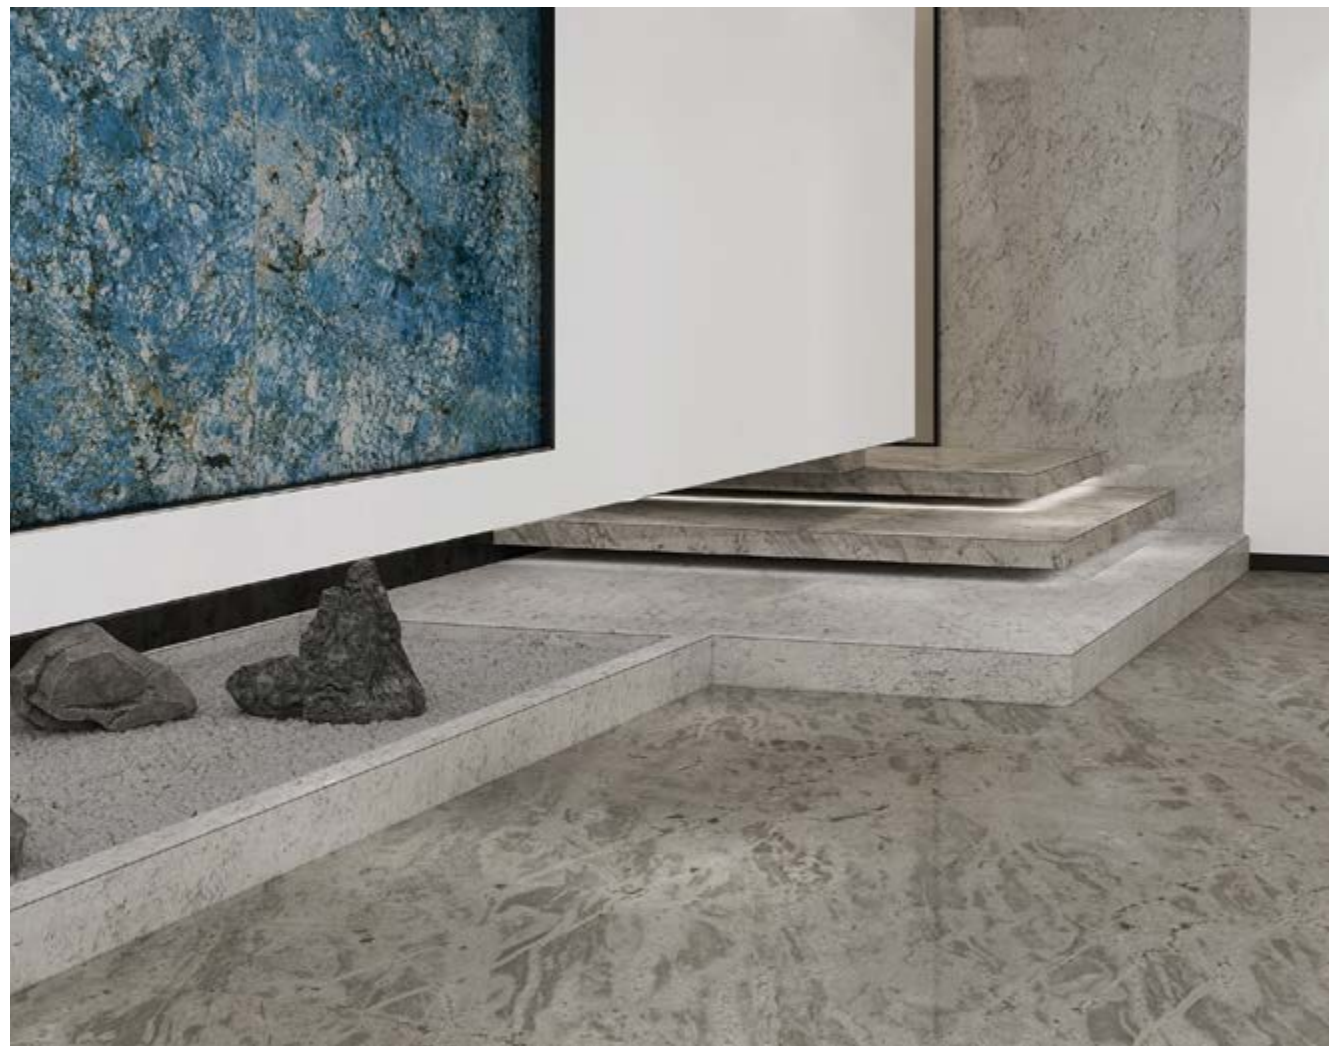

# LUXURY STONE

SURFACES

900x1,800mm  
36"X72"

## LUXURY STONE

900x1,800mm 36"X72"  $\nabla$  10mm

LUXURY STONE

wall  
 90-180FMX10801PM 900x1,800mm 36"X72"

floor  
 90-180FMX10803PM 900x1,800mm 36"X72"

LUXURY STONE

wall  
180FMX10806PM 900x1,800mm 36"X72"

floor  
90-180FMX10802PM 900x1,800mm 36"X72"

LUXURY STONE

10mm

90-180FMX10801PM

900x1,800mm Glazed-Polished Phases:4  
36"X72"

90-180FMX10802PM

900x1,800mm Glazed-Polished Phases:7  
36"X72"

90-180FMX10803PM

900x1,800mm Glazed-Polished Phases:7  
36"X72"