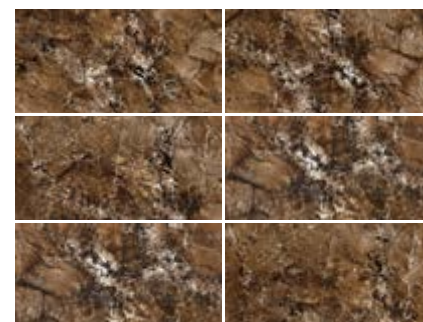

# LUXURY STONE

10mm

**90-180FMX10805PM**

900x1,800mm Glazed-Polished Phases:4  
36"X72"

**90-180FMX10806PM**

900x1,800mm Glazed-Polished Phases:3  
36"X72"

**90-180FMX10808PM**

900x1,800mm Glazed-Polished Phases:6  
36"X72"

# LUXURY STONE

10mm

**90-180FMX10809PM**

900x1,800mm Glazed-Polished Phases:4  
36"X72"