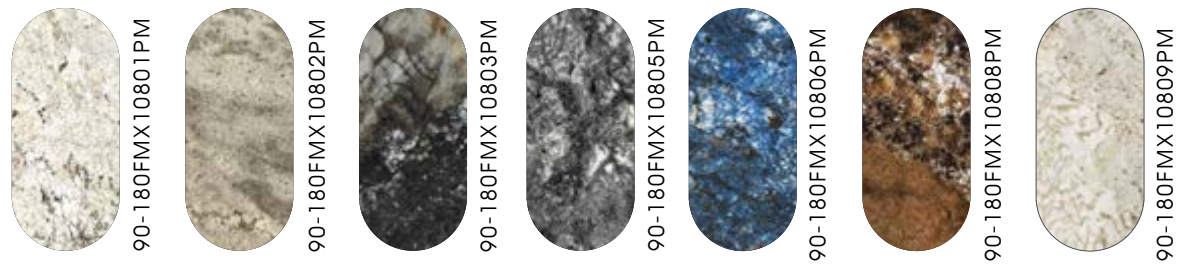

# LUXURY STONE

SURFACES

900x1,800mm  
36"X72"

## LUXURY STONE

900x1,800mm 36"X72"  $\nabla$  10mm

LUXURY STONE

wall  
 90-180FMX10801PM 900x1,800mm 36"X72"

floor  
 90-180FMX10803PM 900x1,800mm 36"X72"

LUXURY STONE

wall  
180FMX10806PM 900x1,800mm 36"X72"

# LUXURY STONE

10mm

**90-180FMX10805PM**

900x1,800mm Glazed-Polished Phases:4  
36"X72"

**90-180FMX10806PM**

900x1,800mm Glazed-Polished Phases:3  
36"X72"

**90-180FMX10808PM**

900x1,800mm Glazed-Polished Phases:6  
36"X72"

# LUXURY STONE

10mm

**90-180FMX10809PM**

900x1,800mm Glazed-Polished Phases:4  
36"X72"